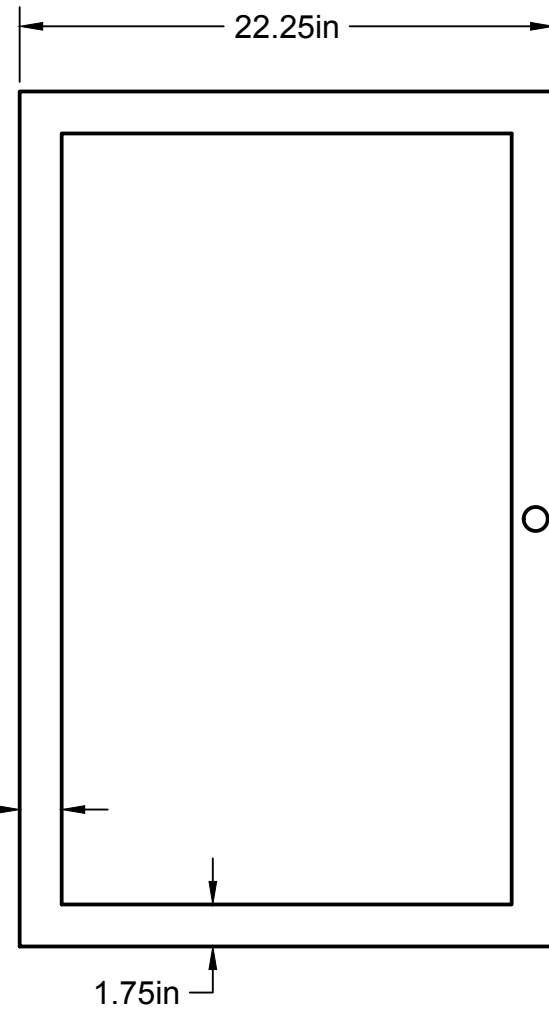

Display Case Shop Drawings

		PROJECT		
		Display Case		
		TITLE		
		Overall		
APPROVED	SIZE	CODE	DWG NO	REV
CHECKED	B			
DRAWN	Mel Morris	8/11/18	SCALE 1:8	WEIGHT
				SHEET 1/1

		PROJECT			
		Display Case			
		TITLE			
		Inside Construction Detail			
APPROVED	SIZE	CODE	DWG NO	REV	
CHECKED	B				
DRAWN	Mel Morris	8/11/18	SCALE 1:8	WEIGHT	
			SHEET 1/1		

Shelf Bracket Detail