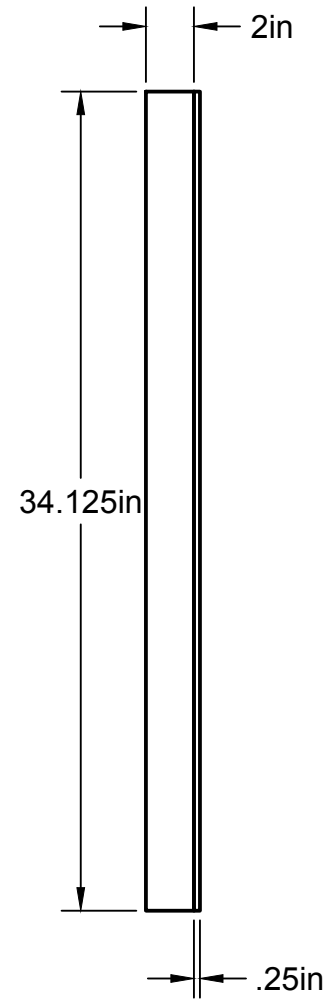

Display Case Shop Drawings

		PROJECT		
		Display Case		
		TITLE		
		Overall		
APPROVED	SIZE	CODE	DWG NO	REV
CHECKED	B			
DRAWN	Mel Morris	8/11/18	SCALE 1:8	WEIGHT
				SHEET 1/1

		PROJECT			
		Display Case			
		TITLE			
		Inside Construction Detail			
APPROVED	SIZE	CODE	DWG NO	REV	
CHECKED	B				
DRAWN	Mel Morris	8/11/18	SCALE 1:8	WEIGHT	
			SHEET 1/1		

Shelf Bracket Detail