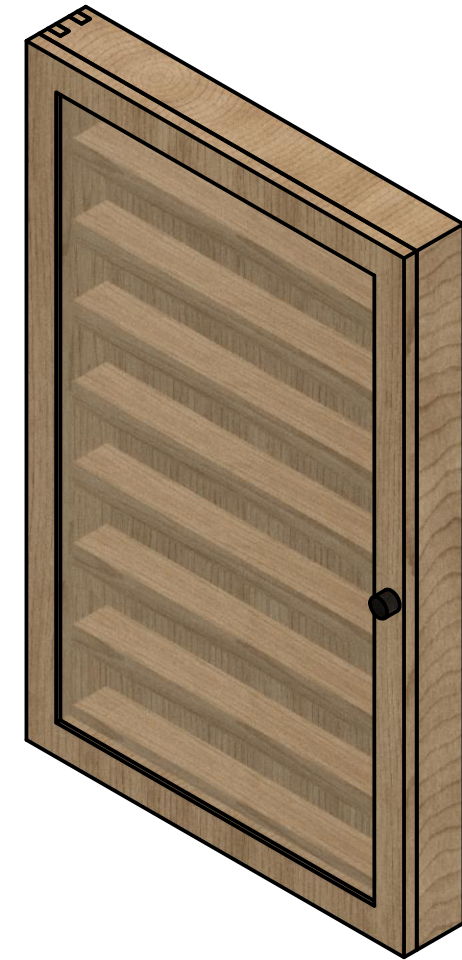

Display Case Shop Drawings

		PROJECT		
		Display Case		
		TITLE		
		Overall		
APPROVED	SIZE	CODE	DWG NO	REV
CHECKED	B			
DRAWN	Mel Morris	8/11/18	SCALE 1:8	WEIGHT
				SHEET 1/1

		PROJECT			
		Display Case			
		TITLE			
		Inside Construction Detail			
APPROVED	SIZE	CODE	DWG NO	REV	
CHECKED	B				
DRAWN	Mel Morris	8/11/18	SCALE 1:8	WEIGHT	
			SHEET 1/1		

Shelf Bracket Detail