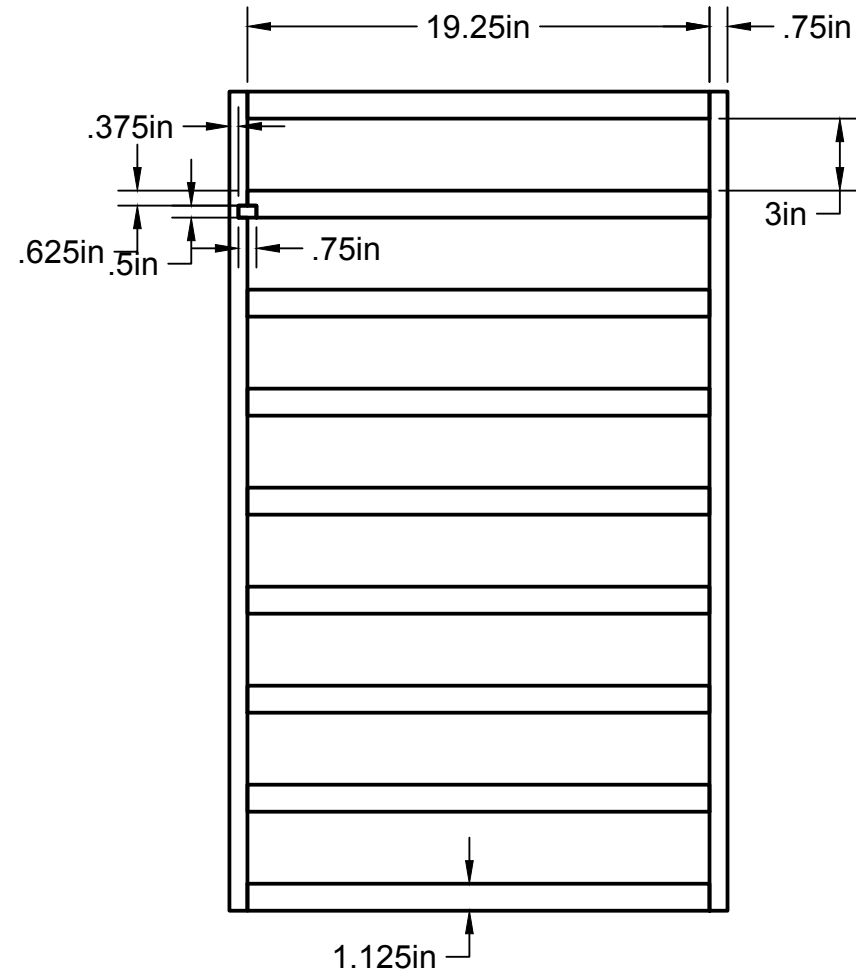

Display Case Shop Drawings

		PROJECT		
		Display Case		
		TITLE		
		Overall		
APPROVED	SIZE	CODE	DWG NO	REV
CHECKED	B			
DRAWN	Mel Morris	8/11/18	SCALE 1:8	WEIGHT
				SHEET 1/1

		PROJECT			
		Display Case			
		TITLE			
		Inside Construction Detail			
APPROVED	SIZE	CODE	DWG NO	REV	
CHECKED	B				
DRAWN	Mel Morris	8/11/18	SCALE 1:8	WEIGHT	
			SHEET 1/1		

Shelf Bracket Detail