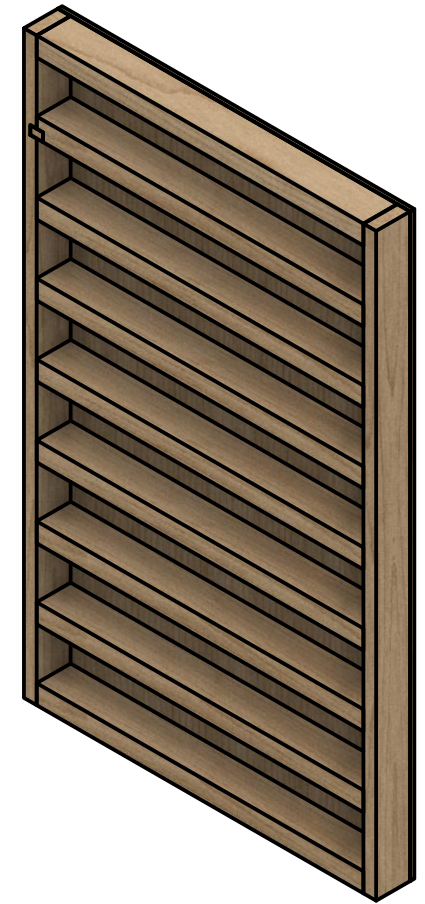

Display Case Shop Drawings

		PROJECT		
		Display Case		
		TITLE		
		Overall		
APPROVED	SIZE	CODE	DWG NO	REV
CHECKED	B			
DRAWN	Mel Morris	8/11/18	SCALE 1:8	WEIGHT
				SHEET 1/1

		PROJECT			
		Display Case			
		TITLE			
		Inside Construction Detail			
APPROVED	SIZE	CODE	DWG NO	REV	
CHECKED	B				
DRAWN	Mel Morris	8/11/18	SCALE 1:8	WEIGHT	
			SHEET 1/1		

Shelf Bracket Detail