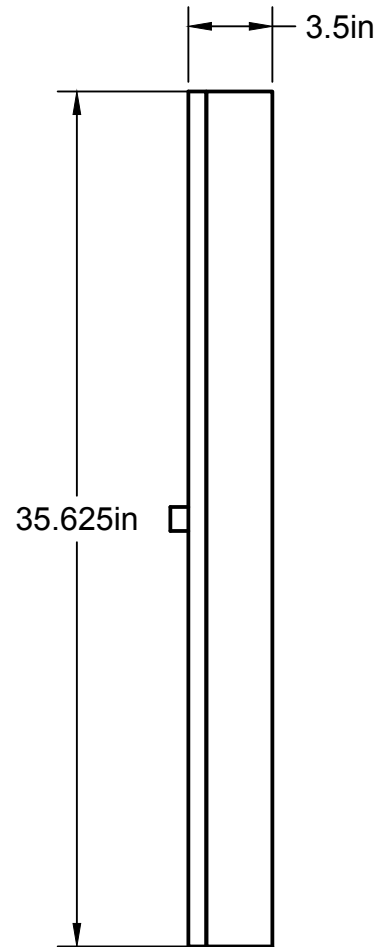

Display Case Shop Drawings

		PROJECT		
		Display Case		
		TITLE		
		Overall		
APPROVED	SIZE	CODE	DWG NO	REV
CHECKED	B			
DRAWN	Mel Morris	8/11/18	SCALE 1:8	WEIGHT
				SHEET 1/1

		PROJECT			
		Display Case			
		TITLE			
		Inside Construction Detail			
APPROVED	SIZE	CODE	DWG NO	REV	
CHECKED	B				
DRAWN	Mel Morris	8/11/18	SCALE 1:8	WEIGHT	
			SHEET 1/1		

Shelf Bracket Detail