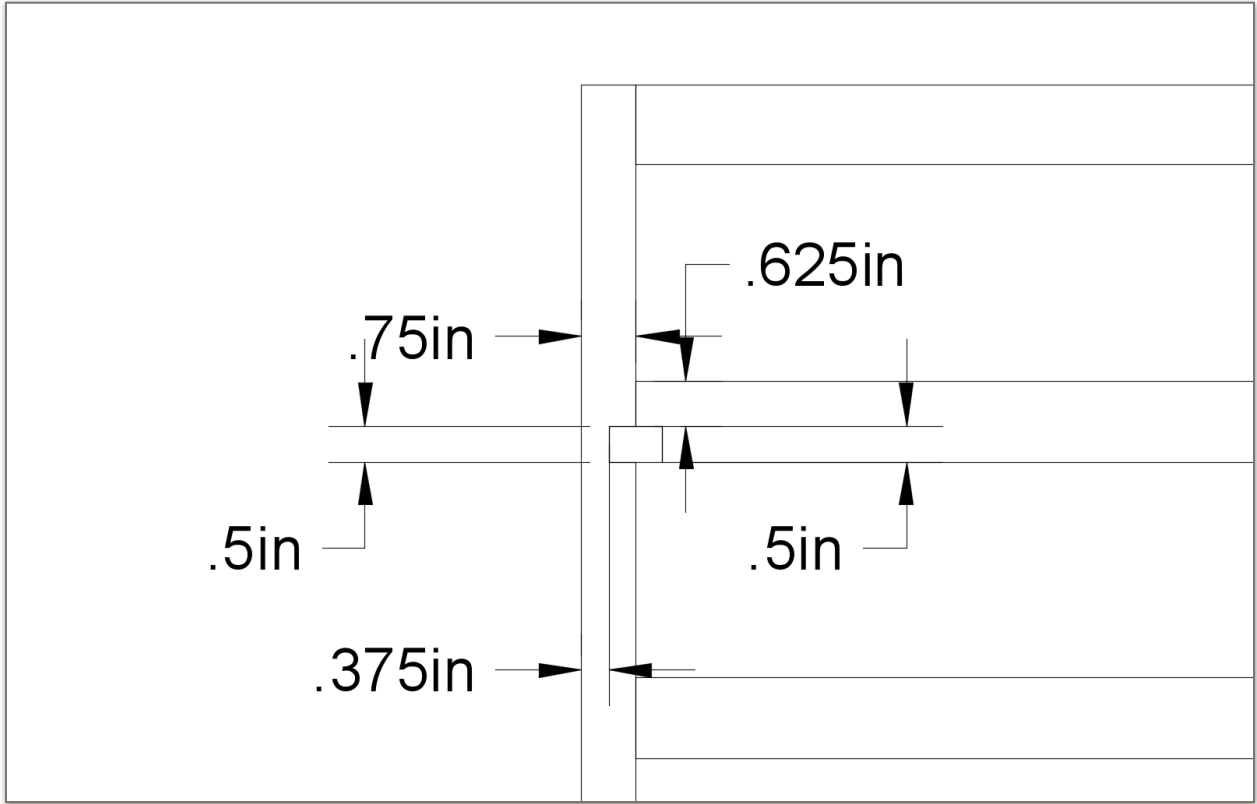

Display Case Shop Drawings

		PROJECT		
		Display Case		
		TITLE		
		Overall		
APPROVED	SIZE	CODE	DWG NO	REV
CHECKED	B			
DRAWN	Mel Morris	8/11/18	SCALE 1:8	WEIGHT
				SHEET 1/1

		PROJECT			
		Display Case			
		TITLE			
		Inside Construction Detail			
APPROVED	SIZE	CODE	DWG NO	REV	
CHECKED	B				
DRAWN	Mel Morris	8/11/18	SCALE 1:8	WEIGHT	
			SHEET 1/1		

Shelf Bracket Detail