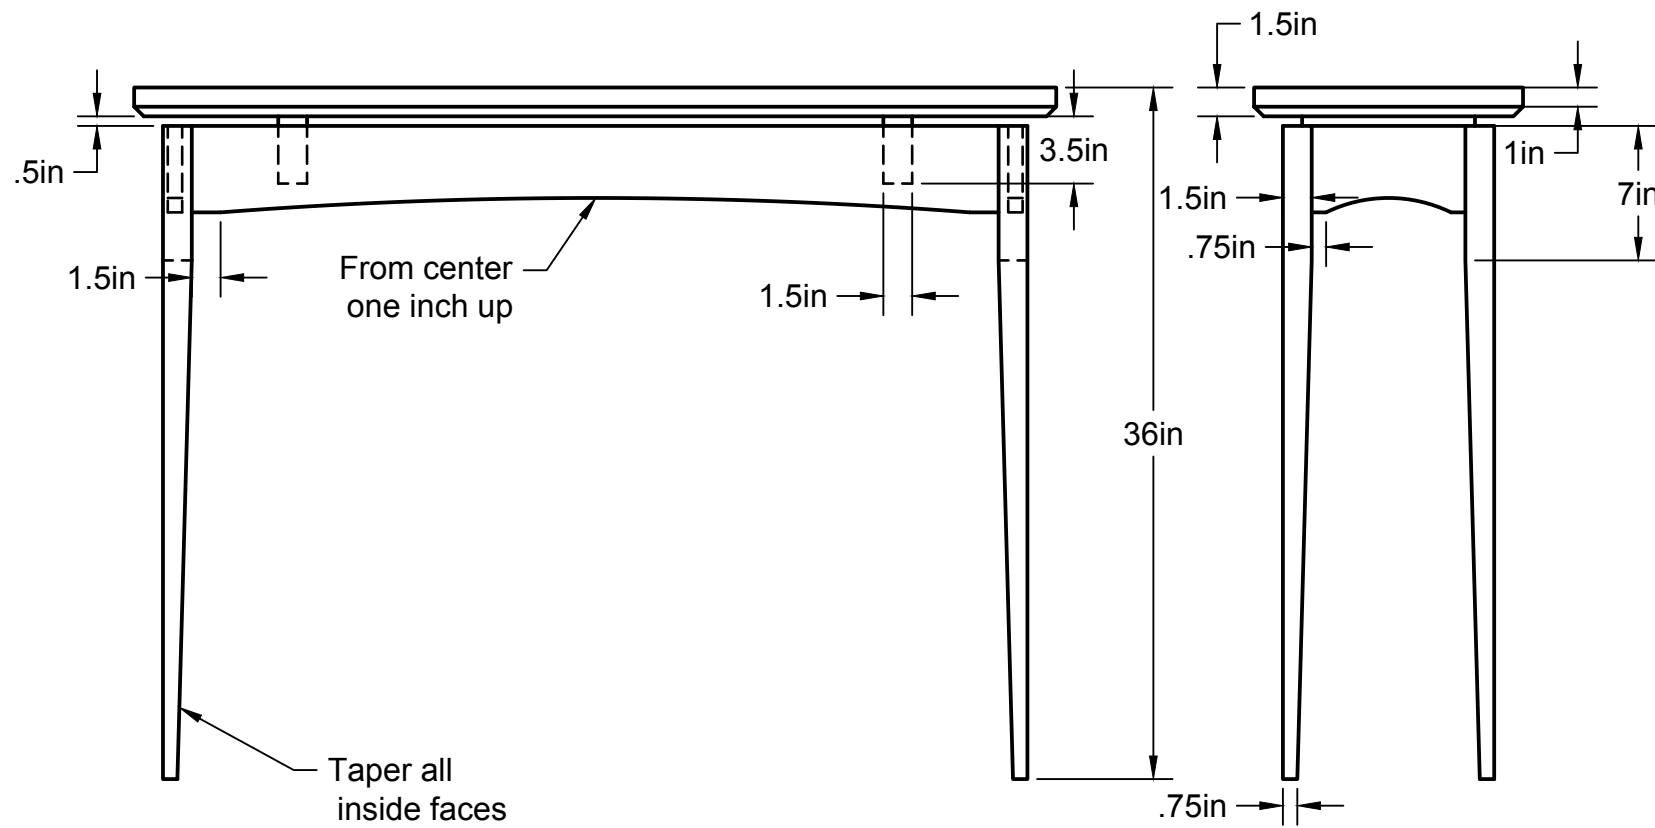

Entry Table

Shop Drawings

		PROJECT		
		Entry Table		
		TITLE		
		Overall		
APPROVED	SIZE	CODE	DWG NO	REV
CHECKED	B			
DRAWN	Mel Morris	8/25/18	SCALE 1:10	WEIGHT
			SHEET 1/1	